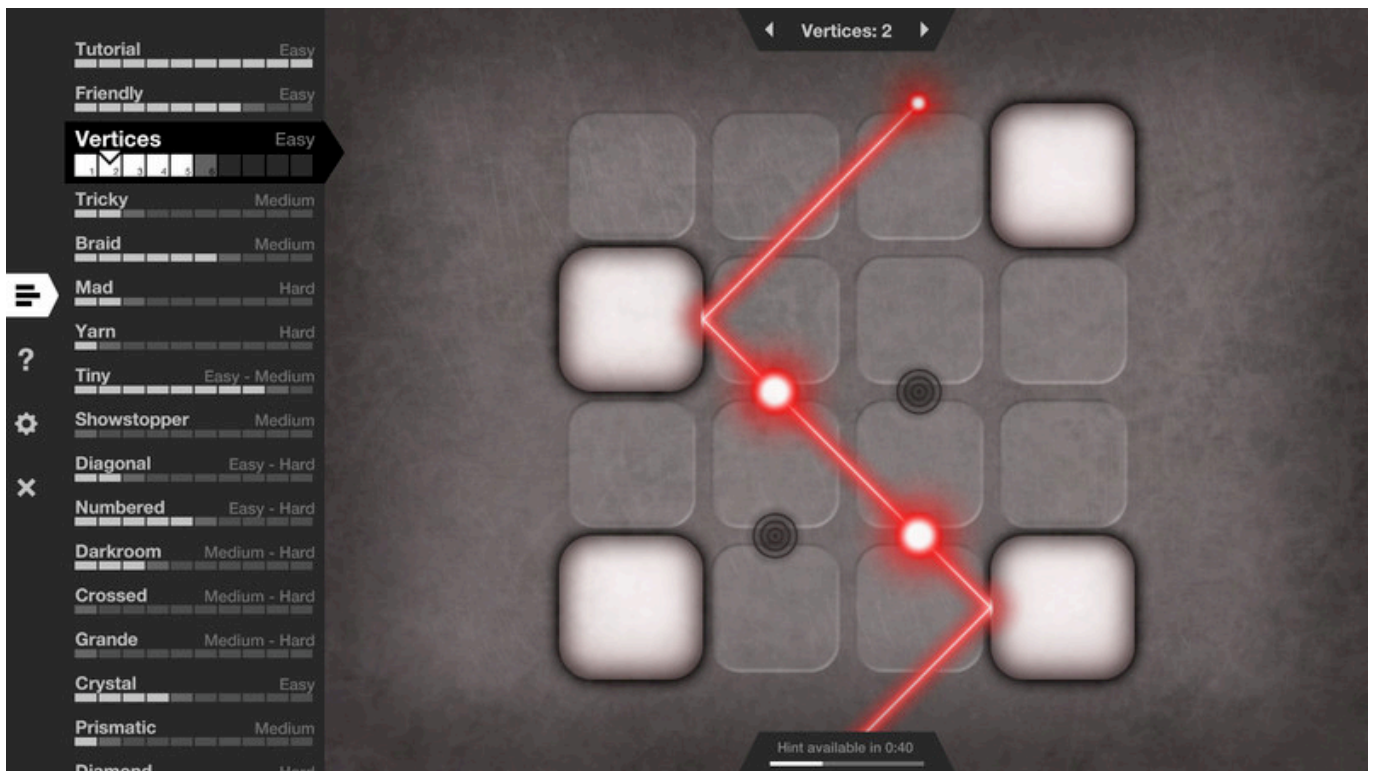

Toyota Paint Scheme Pack 1 Cheat Code For Ps3

Download -->-->--> <http://bit.ly/2SQNm03>

About This Content

Toyota Racing believes in giving back to their fans! Enjoy this free DLC pack featuring the following Toyota drivers: